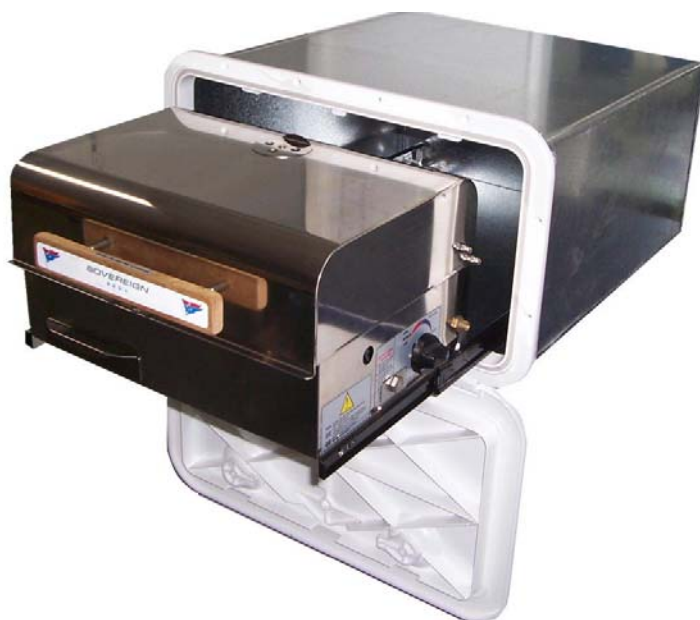

#### **RV PULL OUT KIT DETAILS:**

- Retractable runners ready to bolt BBQ straight onto
  - Heavy duty galvanised box (fully sealed)
  - Hatch door to suit (optional)
  - Suits easy, quick installation
  - Two sizes available
- Alpha: Cut out Size: 650mmW x 350mmH X 545mmD  
Bravo: Cut out size: 537mmW x 288mmH X 490mmD